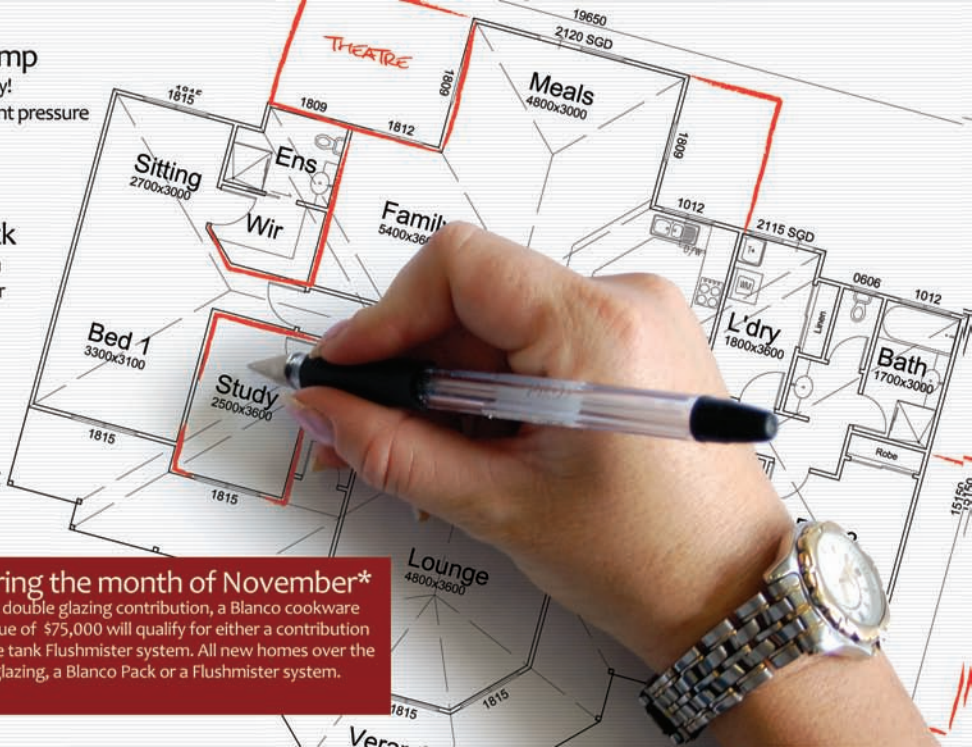

Up to $3000 worth of extras absolutely free during the month of November*

All new clients during the month of November will qualify to choose between a double glazing contribution, a Blanco cookware pack or a Flushmiser Rainwater tank & pump system. All new homes to the value of $75,000 will qualify for either a contribution of $2000 towards double glazing, a Blanco Pack to the value of $2000 or a single tank Flushmiser system. All new homes over the value of $75,000 will qualify for either a contribution of $3000 towards double glazing, a Blanco Pack or a Flushmiser system. Call now to get your new home paperwork started before Christmas!